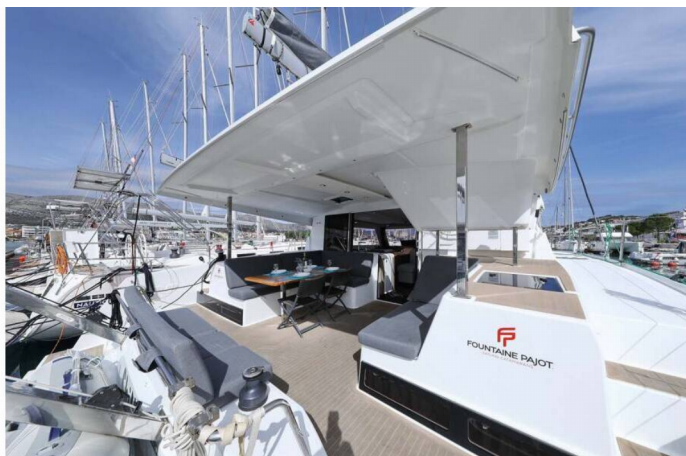

## Specifiche tecniche

Barca ID	140
Brand	Fountaine Pajot
Nome	Chilli
Anno di costruzione	2022
Lunghezza	39 ft
Cabine	4
Cuccette	8 + 1
Bagni/Docce	4

**Prezzo di acquisto: 385.000 €**

## Equipaggiamento standard della barca

**Comfort:** Cockpit cushions, Sundeck cushions

**Deck:** Anchor line, Anchor swivel, Bimini top, Black ball, Black conus, Boat hook, Bosun's chair (Safe seat) (boatswain's chair), Canister for water, Cockpit full tent, Cockpit table, Cockpit/stern, outside shower, Davit, Dinghy, Dinghy (byboat) pump, Electric anchor windlass, Fenders, Gangway, Grill/Barbecue/Plancha, Hawser, Impeller, V-belt, oilfilter, Jerry cans for diesel, Main anchor, Mooring ropes, Plastic bucket, Repair box for dinghy, Round/globular fender, Spare anchor (Reserve, Auxiliary anchor), Spotlight / Headlights, Sprayhood, Spring line, Teak cockpit, Water hose