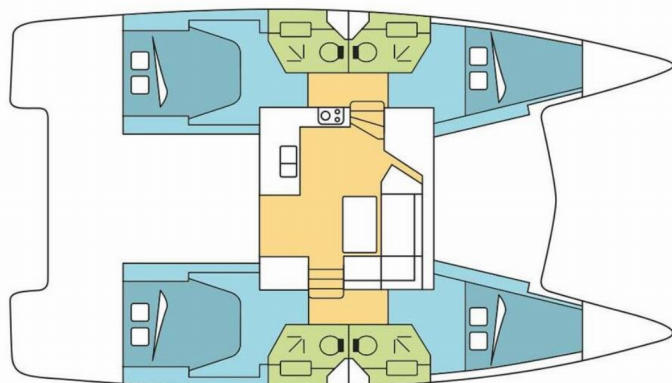

## Specifiche tecniche

Barca ID	140
Brand	Fountaine Pajot
Nome	Chilli
Anno di costruzione	2022
Lunghezza	39 ft
Cabine	4
Cuccette	8 + 1
Bagni/Docce	4

**Prezzo di acquisto: 385.000 €**

## Equipaggiamento standard della barca

**Comfort:** Cockpit cushions, Sundeck cushions

**Deck:** Anchor line, Anchor swivel, Bimini top, Black ball, Black conus, Boat hook, Bosun's chair (Safe seat) (boatswain's chair), Canister for water, Cockpit full tent, Cockpit table, Cockpit/stern, outside shower, Davit, Dinghy, Dinghy (byboat) pump, Electric anchor windlass, Fenders, Gangway, Grill/Barbecue/Plancha, Hawser, Impeller, V-belt, oilfilter, Jerry cans for diesel, Main anchor, Mooring ropes, Plastic bucket, Repair box for dinghy, Round/globular fender, Spare anchor (Reserve, Auxiliary anchor), Spotlight / Headlights, Sprayhood, Spring line, Teak cockpit, Water hose