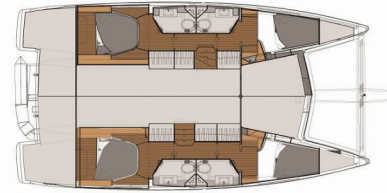

FONTAINE PAJOT LUCIA 40

Luna Rossa II

Le Catamaran Fontaine Pajot Lucia 40 „Luna Rossa II“, construit en 2019, est amarré à Lefkas, D-Marin, Lefkas - Grèce. Le yacht dispose de 4 cabines, peut accueillir 8 + 2 personnes et possède 4 toilettes/douches.

Luna Rossa II

Année De Production

2019

Longueur

11.73 m

Cabins

4

Couchages

Deck

Bimini top, Cockpit table, Cockpit/stern, outside shower (hot and cold), Dinghy, Electric anchor windlass, Main anchor (with 70 m chain)

Entertainment

Outdoor speakers

Galley

Coffee machine, Hot water, Refrigerator (in salon + cockpit)

Interior

Electric fans in cabins, Lowerable salon table

Navigation

AIS (receiver), Autopilot, GPS chart plotter - cockpit, Screen (TV), Wind instrument/Anemometer

Safety

Life jackets, Liferaft, VHF radio

Sails