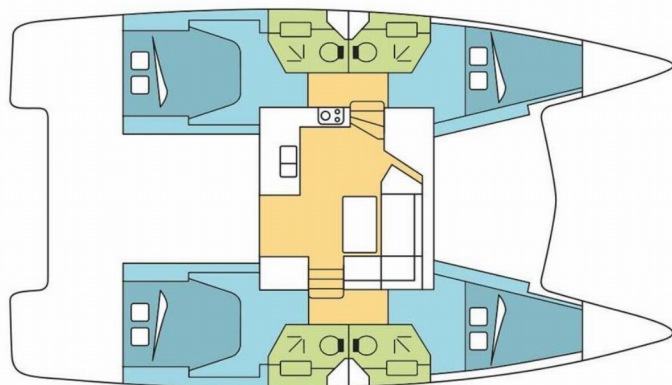

FONTAINE PAJOT ISLA 40

Chilli (2022)

Member of
NAUTIC ALLIANCE **NA**

Caractéristiques techniques

Yacht ID	140
Marque	Fountaine Pajot
Nom	Chilli
Année de production	2022
Longueur	39 ft
Cabines	4
Couchages	8 + 1
Toilettes/Douche	4

Purchase price: 385.000 €

Contact person:

Severin Geiger: s.geiger@yachten-meltd.de | +49 8051 96 55 312

Équipement standard du yacht

Comfort: Cockpit cushions, Sundeck cushions

Deck: Anchor line, Anchor swivel, Bimini top, Black ball, Black conus, Boat hook, Bosun's chair (Safe seat) (boatswain's chair), Canister for water, Cockpit full tent, Cockpit table, Cockpit/stern, outside shower, Davit, Dinghy, Dinghy (byboat) pump, Electric anchor windlass, Fenders, Gangway, Grill/Barbecue/Plancha, Hawser, Impeller, V-belt, oilfilter, Jerry cans for diesel, Main anchor, Mooring ropes, Plastic bucket, Repair box for dinghy, Round/globular fender, Spare anchor (Reserve, Auxiliary anchor), Spotlight / Headlights, Sprayhood, Spring line, Teak cockpit, Water hose

Entertainment: Outdoor speakers, Radio

Galley: Gas bottles, Hot water, Kitchen utensils (Galley equipment, cutlery), Refrigerator

Interior: Barometer, Clock, Electric fans in cabins, Electric toilet

Navigation: Autopilot, GPS chart plotter, GPS chart plotter - cockpit, Harbour guides, Logge/Lot/Speed/Wind, Navigation (Nautical) charts and nautical guide, Navigation set, Radar, Radar reflector, Screen, Spyglass with bearing compass