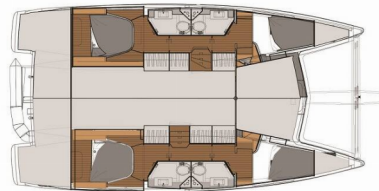

FOUNTAIN PAJOT LUCIA 40

Luna Rossa II

El Catamarán Fountaine Pajot Lucia 40 „Luna Rossa II“, construido en 2019, está amarrado en Lefkas, D-Marin, Lefkas - Grecia. El yate cuenta con 4 cabinas, puede alojar a 8 + 2 personas y dispone de 4 baños/duchas.

ESPECIFICACIONES DEL YATE

Base De Charter

Lefkas, D-Marin, Grecia

Yacht ID

702

Marca

Fountaine Pajot

Nombre

Luna Rossa II

Año De Producción

2019

Longitud

11.73 m

Cabins

4

Literas

8 + 2

Máx. Pasajeros

10

Baño/Ducha

4

EQUIPAMIENTO ESTÁNDAR DEL YATE

Comfort

Cockpit cushions

Deck

Bimini top, Cockpit table, Cockpit/stern, outside shower (hot and cold), Dinghy, Electric anchor windlass, Main anchor (with 70 m chain)

Entertainment

Outdoor speakers

Galley

Coffee machine, Hot water, Refrigerator (in salon + cockpit)

Interior

Electric fans in cabins, Lowerable salon table

Navigation

AIS (receiver), Autopilot, GPS chart plotter - cockpit, Screen (TV), Wind instrument/Anemometer

Safety

Life jackets, Liferaft, VHF radio

Sails

Electric winch (Halyard), Lazy bag, Lazy jacks

Yacht electrics

Heating, Inverter (2000 W), Shore connection 220 V, Solar panels (3x 90 W)