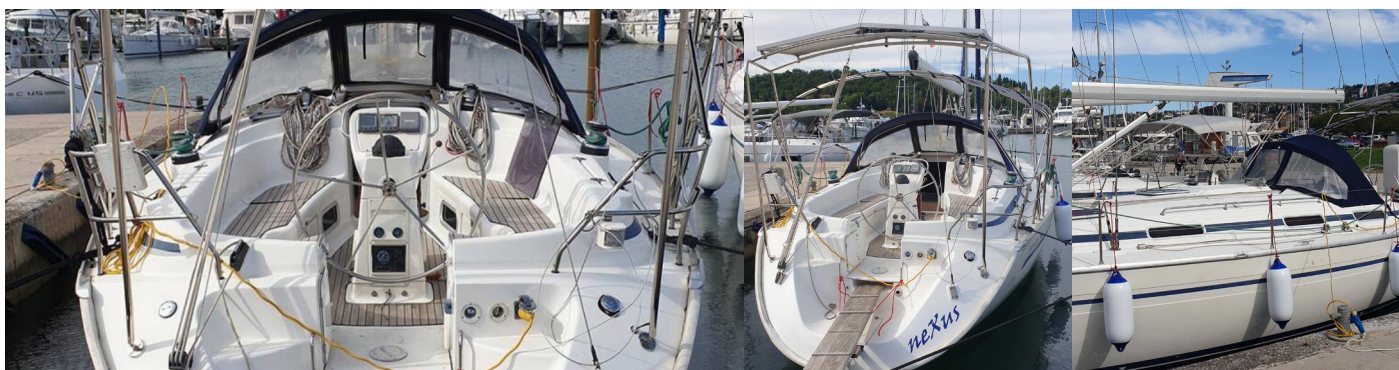

PRICE / WEEKS

07.11. - 14.11.2026

1.393 € ~~1.990 €~~

15.11. - 31.12.2026

Reservado

WEB

www.suncharter.de

TELÉFONO

+49 (0)8171 299 05

DIRECCIÓN DE CORREO ELECTRÓNICO

info@suncharter.de

SUN CHARTER

Chiemseestraße 65, D-83233, Wolfratshausen, Alemania