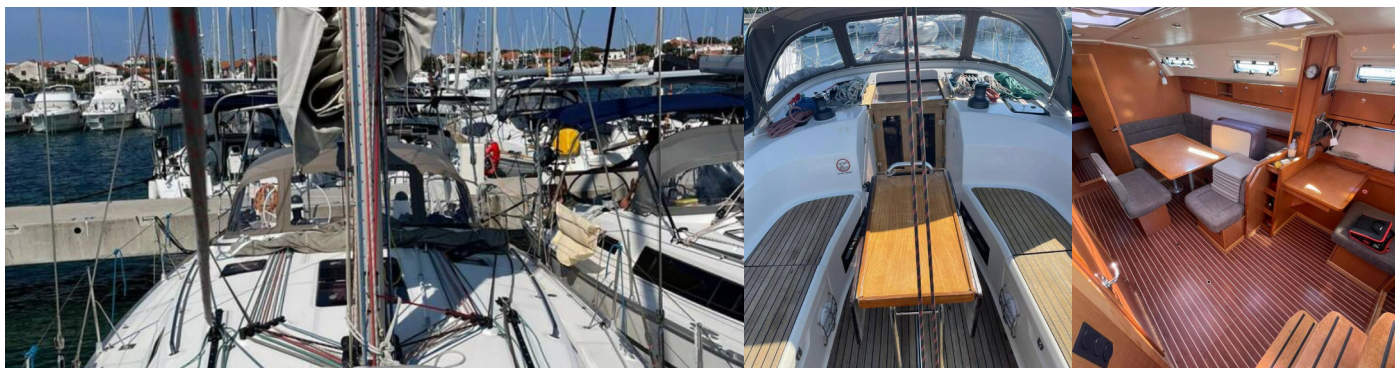

PRICE / WEEKS

24.06. - 04.07.2026 Reservado	04.07. - 18.07.2026 Reservado	18.07. - 25.07.2026 1.824 € ~~3.040 €~~	25.07. - 01.08.2026 Reservado
01.08. - 15.08.2026 Reservado	15.08. - 22.08.2026 1.884 € ~~3.140 €~~	22.08. - 29.08.2026 1.884 € ~~3.140 €~~	29.08. - 05.09.2026 Reservado
05.09. - 12.09.2026 Reservado	12.09. - 19.09.2026 1.715 € ~~2.450 €~~	19.09. - 26.09.2026 1.715 € ~~2.450 €~~	26.09. - 03.10.2026 1.832 € ~~2.290 €~~
03.10. - 10.10.2026 1.480 € ~~1.850 €~~	10.10. - 17.10.2026 1.400 € ~~1.750 €~~	17.10. - 24.10.2026 1.272 € ~~1.590 €~~	24.10. - 31.10.2026 1.112 € ~~1.390 €~~
31.10. - 07.11.2026 1.000 € ~~1.250 €~~	07.11. - 14.11.2026 840 € ~~1.050 €~~	14.11. - 21.11.2026 840 € ~~1.050 €~~	22.11. - 31.12.2026 Reservado

WEB

www.suncharter.de

TELÉFONO

+49 (0)8171 299 05

DIRECCIÓN DE CORREO ELECTRÓNICO

info@suncharter.de

SUN CHARTER

Chiemseestraße 65, D-83233, Wolfratshausen, Alemania