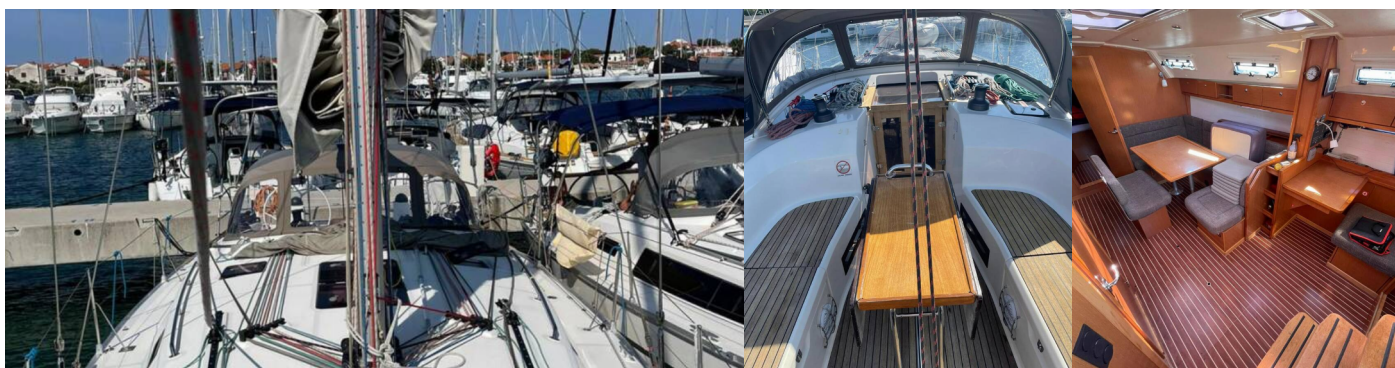

PRICE / WEEKS

09.05. - 16.05.2026 1.225 € ~~1.750 €~~	16.05. - 23.05.2026 Reservado	23.05. - 06.06.2026 Reservado	06.06. - 13.06.2026 1.832 € ~~2.290 €~~
13.06. - 24.06.2026 Reservado	27.06. - 04.07.2026 2.232 € ~~2.790 €~~	04.07. - 18.07.2026 Reservado	18.07. - 25.07.2026 2.360 € ~~2.950 €~~
25.07. - 01.08.2026 2.360 € ~~2.950 €~~	01.08. - 15.08.2026 Reservado	15.08. - 22.08.2026 2.440 € ~~3.050 €~~	22.08. - 29.08.2026 2.440 € ~~3.050 €~~
29.08. - 05.09.2026 Reservado	05.09. - 12.09.2026 2.072 € ~~2.590 €~~	12.09. - 19.09.2026 1.960 € ~~2.450 €~~	19.09. - 26.09.2026 1.960 € ~~2.450 €~~
26.09. - 03.10.2026 1.832 € ~~2.290 €~~	03.10. - 10.10.2026 1.480 € ~~1.850 €~~	10.10. - 17.10.2026 1.400 € ~~1.750 €~~	17.10. - 24.10.2026 1.272 € ~~1.590 €~~
24.10. - 31.10.2026 1.112 € ~~1.390 €~~	31.10. - 07.11.2026 1.000 € ~~1.250 €~~	07.11. - 14.11.2026 840 € ~~1.050 €~~	14.11. - 21.11.2026 840 € ~~1.050 €~~
22.11. - 31.12.2026 Reservado			

WEB

www.suncharter.de

TELÉFONO

+49 (0)8171 299 05

DIRECCIÓN DE CORREO ELECTRÓNICO

info@suncharter.de

SUN CHARTER

Chiemseestraße 65, D-83233, Wolfratshausen, Alemania