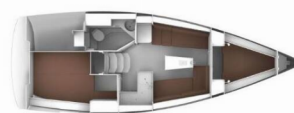

BAVARIA CRUISER 34

Chiara

El Velero Bavaria Cruiser 34 „Chiara“, construido en 2017, está amarrado en ACI Marina Trogir, Trogir - Croacia. El yate cuenta con 2 cabinas, puede alojar a 4 + 2 personas y dispone de 1 baños/duchas.

Deck

Anchor line, Anchor swivel, Bathing platform, Bimini top, Black ball, Black conus, Boat hook, Bosun's chair (Safe seat) (boatswain's chair), Canister for water (20l), Cockpit table with light, Cockpit/stern, outside shower, Dinghy, Dinghy (byboat) pump, Electric anchor windlass, Fenders, Gangway, Hawser, Impeller (V-belt), Jerry cans for diesel (20l), Main anchor (Jambo; 15 kg), Mooring ropes, Plastic bucket, Repair box for dinghy, Round/globular fender, Spare anchor (Reserve, Auxiliary anchor), Spotlight / Headlights (12 V), Sprayhood, Spring line, Teak cockpit, Teak deck, Water hose (25m)