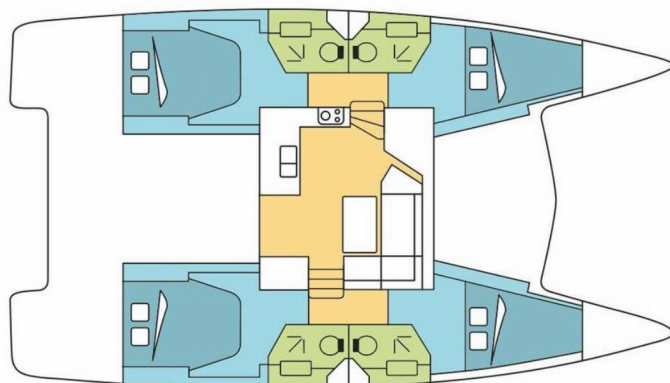

FONTAINE PAJOT ISLA 40

Chilli (2022)

Member of **NA**
NAUTIC ALLIANCE

Especificación técnica

Yate ID	140
Marca	Fountaine Pajot
Nombre	Chilli
Año de producción	2022
Longitud	39 ft
Camarotes	4
Literas	8 + 1
Baño/Ducha	4

Deck: Anchor line, Anchor swivel, Bimini top, Black ball, Black conus, Boat hook, Bosun's chair (Safe seat) (boatswain's chair), Canister for water, Cockpit full tent, Cockpit table, Cockpit/stern, outside shower, Davit, Dinghy, Dinghy (byboat) pump, Electric anchor windlass, Fenders, Gangway, Grill/Barbecue/Plancha, Hawser, Impeller, V-belt, oilfilter, Jerry cans for diesel, Main anchor, Mooring ropes, Plastic bucket, Repair box for dinghy, Round/globular fender, Spare anchor (Reserve, Auxiliary anchor), Spotlight / Headlights, Sprayhood, Spring line, Teak cockpit, Water hose