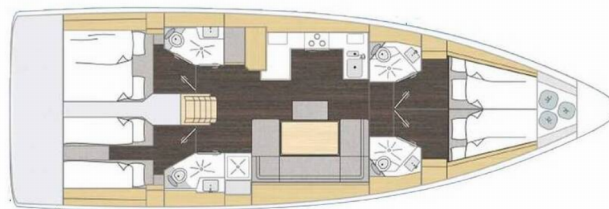

BAVARIA C46

Penelope (2025)

Member of
NAUTIC ALLIANCE **NA**

Technical specification

Yacht ID	137
Brand	Bavaria Yachtbau
Name	Penelope
Production year	2025
Length	49 ft
Cabins	4
Berths	8 + 1
Head/Shower	4

Purchase price: 390.000 € ~~410.500 €~~

Contact person:

Mr Severin Geiger: s.geiger@yachten-meltl.de | +49 8051 96 55 312

Standard yacht equipment

Deck: Anchor line, Anchor swivel, Bimini top, Black ball, Black conus, Boat hook, Bosun's chair (Safe seat) (boatswain's chair), Canister for water, Cockpit grill, Cockpit table, Cockpit/stern, outside shower, Dinghy, Dinghy (byboat) pump, Electric anchor windlass, Fenders, Gangway, Hawser, Impeller, V-belt, oilfilter, Jerry cans for diesel, Main anchor, Mooring ropes, Repair box for dinghy, Round/globular fender, Spare anchor (Reserve, Auxiliary anchor), Spotlight / Headlights, Sprayhood, Spring line, Teak cockpit, Water hose