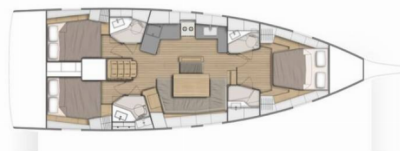

OCEANIS 46.1 PERFORMANCE LINE

Salina

The Sailing yacht Oceanis 46.1 Performance Line „Salina“, built in 2022, is moored in Golfo Aranci Marina Dell'Isola, Sardinien - Italy. The yacht has 3 cabins, can accommodate 6 + 1 persons and has 3 toilets/showers.

Salina

Production Year

2022

Length

14.60 m

Cabins

3

Berths

Deck

Anchor line, Anchor swivel, Bimini top, Black ball, Black conus, Boat hook, Bosun's chair (Safe seat) (boatswain's chair), Canister for water, Cockpit table with light, Cockpit/stern, outside shower, Dinghy (Takacat), Dinghy (byboat) pump, Electric anchor windlass, Fenders, Gangway, Hawser, Impeller, V-belt, oilfilter, Jerry cans for diesel, Main anchor (Delta), Mooring ropes, Plastic bucket, Repair box for dinghy, Round/globular fender, Spare anchor (Reserve, Auxiliary anchor), Spotlight / Headlights, Sprayhood, Teak cockpit, Water hose