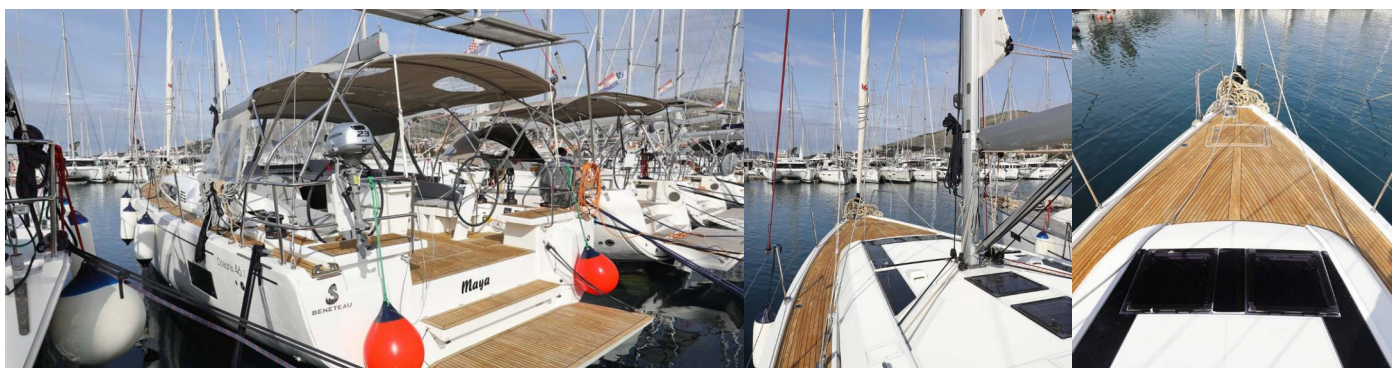

PRICE / WEEKS

09.05. - 16.05.2026 2.179 € ~~3.352 €~~	16.05. - 23.05.2026 2.421 € ~~3.724 €~~	23.05. - 30.05.2026 2.663 € ~~4.097 €~~	30.05. - 13.06.2026 Booked
13.06. - 20.06.2026 Booked	20.06. - 27.06.2026 Booked	27.06. - 04.07.2026 Booked	04.07. - 11.07.2026 Booked
11.07. - 18.07.2026 Booked	18.07. - 25.07.2026 Booked	25.07. - 01.08.2026 Booked	01.08. - 08.08.2026 3.893 € ~~5.190 €~~
08.08. - 15.08.2026 On option	15.08. - 29.08.2026 Booked	29.08. - 12.09.2026 Booked	12.09. - 19.09.2026 Booked
19.09. - 26.09.2026 Booked	26.09. - 03.10.2026 Booked	03.10. - 10.10.2026 Booked	10.10. - 17.10.2026 2.040 € ~~2.550 €~~
17.10. - 24.10.2026 1.912 € ~~2.390 €~~	24.10. - 31.10.2026 1.672 € ~~2.090 €~~	31.10. - 07.11.2026 2.086 € ~~2.607 €~~	07.11. - 14.11.2026 1.788 € ~~2.235 €~~
15.11. - 31.12.2026 Booked			

WEB

www.suncharter.de

PHONE

+49 (0)8171 299 05

E-MAIL ADDRESS

info@suncharter.de

SUN CHARTER

Hans-Urmiller-Ring 11, D-82515, Wolfratshausen, Germany