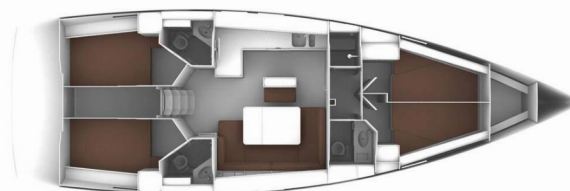

BAVARIA CRUISER 46

Enigma

The Sailing yacht Bavaria Cruiser 46 „Enigma“, built in 2021, is moored in Marina Kornati, Biograd, Biograd - Croatia. The yacht has 4 cabins, can accommodate 8 + 1 persons and has 3 toilets/showers.