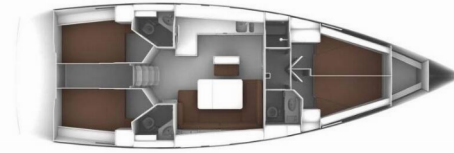

BAVARIA CRUISER 46

Bella Donna

The Sailing yacht Bavaria Cruiser 46 „Bella Donna“, built in 2020, is moored in IJsselmeer/Lelystad Haven, - Netherlands. The yacht has 4 cabins, can accommodate 8 + 1 persons and has 3 toilets/showers.

Bella Donna

Production Year

2020

Length

14.27 m

Cabins

4

Berths