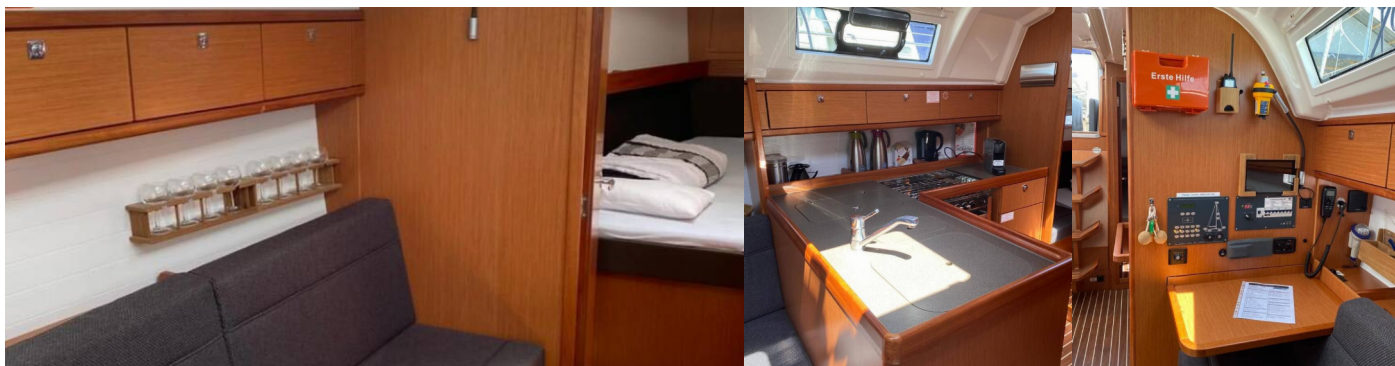

PRICE / WEEKS

06.06. - 13.06.2026 Booked	13.06. - 20.06.2026 Booked	20.06. - 27.06.2026 Booked	27.06. - 18.07.2026 Booked
18.07. - 25.07.2026 Booked	25.07. - 08.08.2026 Booked	08.08. - 15.08.2026 Booked	15.08. - 22.08.2026 Booked
22.08. - 29.08.2026 Booked	29.08. - 05.09.2026 1.790 €	05.09. - 12.09.2026 1.690 €	12.09. - 19.09.2026 1.690 €
19.09. - 26.09.2026 1.690 €	26.09. - 03.10.2026 Booked	03.10. - 10.10.2026 1.690 €	10.10. - 24.10.2026 Booked
24.10. - 31.10.2026 1.470 €	01.11. - 07.11.2026 Booked	08.11. - 31.12.2026 Booked	

WEB

www.suncharter.de

PHONE

+49 (0)8171 299 05

E-MAIL ADDRESS

info@suncharter.de

SUN CHARTER

Hans-Urmiller-Ring 11, D-82515, Wolfratshausen, Germany