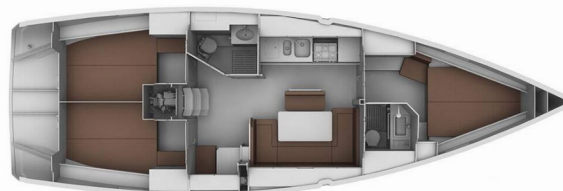

BAVARIA CRUISER 40 S

Allegro

The Sailing yacht Bavaria Cruiser 40 S „Allegro“, built in 2012, is moored in Murter, ACI Marina Jezera, Jezera/Murter - Croatia. The yacht has 3 cabins, can accommodate 6 + 2 persons and has 2 toilets/showers.

YACHT SPECIFICATIONS

Charter Base

Murter, ACI Marina Jezera, Croatia

Yacht ID

16

Brand

Bavaria Yachtbau

Name

Allegro

Production Year

2012

Length

12.35 m

Cabins

3

Berths

6 + 2

Max. Passengers

8

Head/Shower

2

STANDARD YACHT EQUIPMENT

Comfort

Bed linen, Blankets

Deck

Anchor chain counter (steering position), Anchor Jambo, Anchor line, Anchor swivel, Bathing platform, Bimini top (New 2021), Black ball, Black conus, Boat hook, Bosun's chair (Safe seat) (boatswain's chair), Canister for water, Cockpit table (removable), Cockpit/stern, outside shower, Dinghy, Dinghy (byboat) pump, Electric anchor windlass, Fenders, Gangway, Hawser, Impeller, Jerry cans for diesel, Main anchor, Mooring ropes, Oil filter, Plastic bucket, Repair box for dinghy, Round/globular fender, Spare anchor (Reserve, Auxiliary anchor), Spotlight / Headlights, Sprayhood (New 2021), Water hose

Entertainment

Outdoor speakers, Radio (CD)

Galley

Gas bottles, Hot water, Ice box, Kitchen utensils (Galley equipment, cutlery)

Interior

Barometer, Clock, Inside shower, Lowerable salon table

Navigation

AIS class B transponder, Autopilot, Binoculars, GPS chart plotter, GPS chart plotter - cockpit, Hand bearing compass, Harbour guides, Log, Speed, Depth- echo sounder, Navigation (Nautical) charts and nautical guide, Navigation set, Radar reflector, Windex

Safety

Distress flare box, Fire extinguisher, First aid kit, Flashlight, Fog horn, Horseshoe lifebuoy, Life atoll, Life belts (Safety harness), Life jackets, Light and rope for horseshoe life buoy, Set of tools, VHF radio, Wire (shroud) cutter

Sails

Lazy bag, Lazy jacks, Spinnaker boom (Only available with SPI)

Yacht electrics

Batteries (2 x 140 Ah), Battery charger, DSC station, Heating, Shore connection 220 V