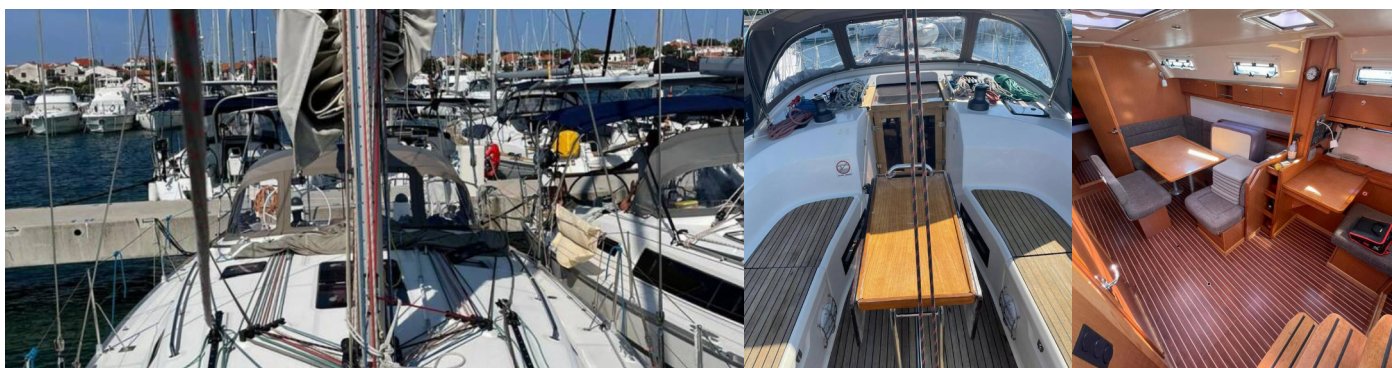

PRICE / WEEKS

18.04. - 25.04.2026 812 € ~~1.160 €~~	25.04. - 02.05.2026 Booked	02.05. - 09.05.2026 1.071 € ~~1.530 €~~	09.05. - 16.05.2026 1.225 € ~~1.750 €~~
16.05. - 23.05.2026 Booked	23.05. - 06.06.2026 Booked	06.06. - 13.06.2026 1.832 € ~~2.290 €~~	13.06. - 24.06.2026 Booked
27.06. - 04.07.2026 2.232 € ~~2.790 €~~	04.07. - 18.07.2026 Booked	18.07. - 25.07.2026 2.360 € ~~2.950 €~~	25.07. - 01.08.2026 2.360 € ~~2.950 €~~
01.08. - 08.08.2026 2.440 € ~~3.050 €~~	08.08. - 15.08.2026 2.440 € ~~3.050 €~~	15.08. - 22.08.2026 2.440 € ~~3.050 €~~	22.08. - 29.08.2026 2.440 € ~~3.050 €~~
29.08. - 05.09.2026 Booked	05.09. - 12.09.2026 2.072 € ~~2.590 €~~	12.09. - 19.09.2026 1.960 € ~~2.450 €~~	19.09. - 26.09.2026 1.960 € ~~2.450 €~~
26.09. - 03.10.2026 1.832 € ~~2.290 €~~	03.10. - 10.10.2026 1.480 € ~~1.850 €~~	10.10. - 17.10.2026 1.400 € ~~1.750 €~~	17.10. - 24.10.2026 1.272 € ~~1.590 €~~
24.10. - 31.10.2026 1.112 € ~~1.390 €~~	31.10. - 07.11.2026 1.000 € ~~1.250 €~~		

WEB

www.suncharter.de

PHONE

+49 (0)8171 299 05

E-MAIL ADDRESS

info@suncharter.de

SUN CHARTER

Hans-Urmiller-Ring 11, D-82515, Wolfratshausen, Germany