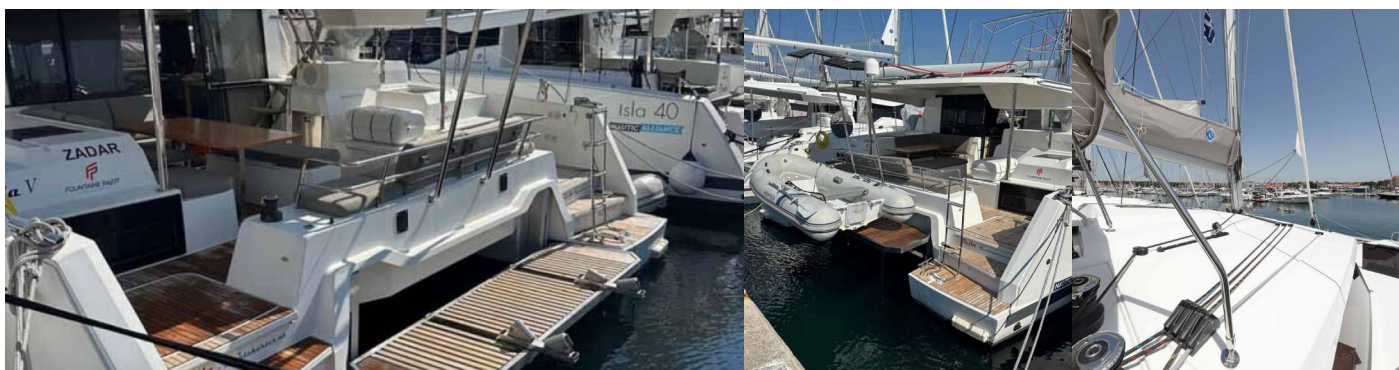

PRICE / WEEKS

07.11. - 14.11.2026

1.600 € 2.000 €

14.11. - 21.11.2026

1.432 € 1.790 €

22.11. - 31.12.2026

Booked

WEB

www.suncharter.de

PHONE

+49 (0)8171 299 05

E-MAIL ADDRESS

info@suncharter.de

SUN CHARTER

Hans-Urmiller-Ring 11, D-82515, Wolfratshausen, Germany