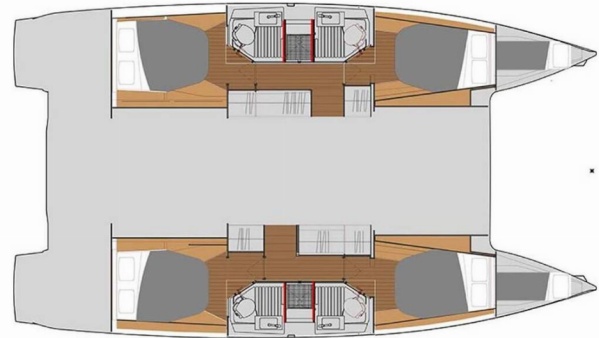

FOUNTAIN PAJOT ASTREA 42

Bella V

The Catamaran Fountaine Pajot Astrea 42 „Bella V“, built in 2019, is moored in Marina Kornati, Biograd, Biograd - Croatia . The yacht has 4 + 2 cabins, can accomodate 8 + 2 + 2 persons and has 4 toilets/showers.

YACHT SPECIFICATIONS

Charter Base

Marina Kornati, Biograd, Croatia

Yacht ID

156

Brand

Fountaine Pajot

Name

Bella V

Production Year

2019

Length

12.58 m

Cabins

4 + 2

Berths

8 + 2 + 2

Max. Passengers

12

Head/Shower

4

STANDARD YACHT EQUIPMENT

Comfort

Bed linen, Cockpit cushions

Deck

Anchor line, Anchor swivel, Bathing platform (New 2025, hydraulic), Bimini top (at the helm stand), Black ball, Black conus, Boat hook, Bosun's chair (Safe seat) (boatswain's chair), Canister for water, Cockpit table, Cockpit/stern, outside shower, Dinghy, Dinghy (byboat) pump, Electric anchor windlass, Fenders, Gangway, Hawser, Impeller, V-belt, oilfilter, Jerry cans for diesel, Main anchor, Mooring ropes, Plastic bucket, Repair box for dinghy, Round/globular fender, Spare anchor (Reserve, Auxiliary anchor), Spotlight / Headlights, Sprayhood, Spring line, Teak cockpit, Water hose

Entertainment

Outdoor speakers, Radio (Fusion)

Galley

Gas bottles, Hot water, Kitchen utensils (Galley equipment, cutlery), Refrigerator (130l Pantry + 130l Cockpit)

Interior

Barometer, Clock, Electric fans in cabins, Lowerable salon table

Navigation

Autopilot (Raymarine), GPS chart plotter - cockpit (Raymarine AXIOM 9), Harbour guides, Logge/Lot/Speed/Wind (Raymarine I70), Navigation (Nautical) charts and nautical guide, Navigation set, Radar reflector, Spyglass with bearing compass

Safety

Distress signals, Fire extinguisher, First aid kit, Flashlight, Fog horn, Life belts (Safety harness), Life buoy + Flashing light, Life jackets, Liferaft, Set of tools, VHF radio (Raymarine VHF 260E + AIS650), Wire (shroud) cutter

Sails

Electric winch (for main sail), Lazy bag, Lazy jacks

Yacht electrics

Air Conditioning (NEW 2025/ operating with shore power and BOS), Battery charger, Battery storage system (NEW 2025: BOS LE300 Lithium / additional battery rating 336 Ah), Generator, Heating, Inverter (2.000 Watt), Shore connection 220 V, Solar panels (PHOTOVOLTAIC)