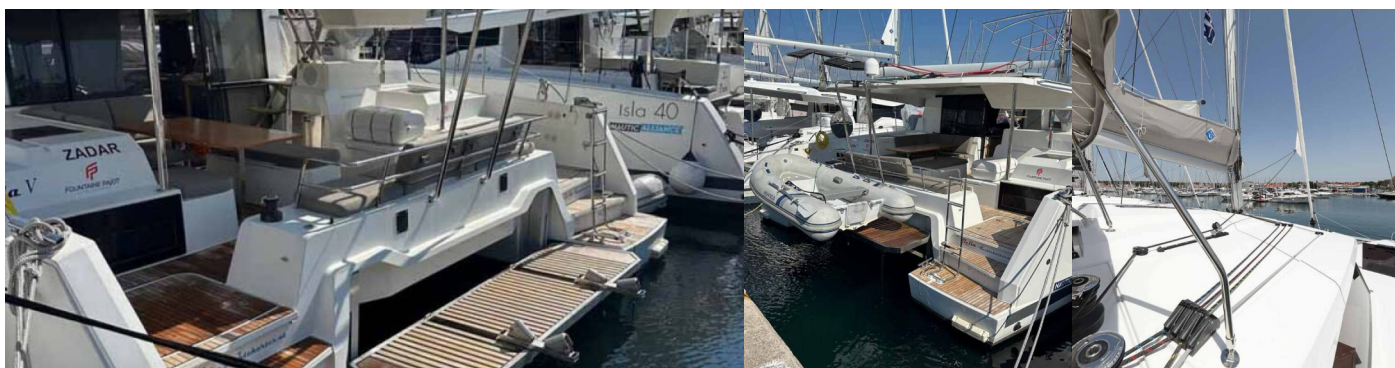

PRICE / WEEKS

18.04. - 22.04.2026 756 € ~~1.163 €~~	22.04. - 25.04.2026 Booked	25.04. - 29.04.2026 Booked	06.05. - 09.05.2026 Booked
09.05. - 16.05.2026 Booked	16.05. - 23.05.2026 Booked	23.05. - 30.05.2026 Booked	30.05. - 06.06.2026 Booked
06.06. - 10.06.2026 Booked	10.06. - 17.06.2026 Booked	17.06. - 24.06.2026 Booked	24.06. - 01.07.2026 Booked
01.07. - 04.07.2026 Booked	04.07. - 11.07.2026 Booked	11.07. - 18.07.2026 Booked	18.07. - 25.07.2026 Booked
25.07. - 01.08.2026 Booked	01.08. - 08.08.2026 Booked	08.08. - 15.08.2026 5.688 € ~~7.110 €~~	15.08. - 22.08.2026 Booked
22.08. - 29.08.2026 Booked	29.08. - 02.09.2026 Booked	02.09. - 09.09.2026 Booked	09.09. - 16.09.2026 Booked
16.09. - 20.09.2026 Booked	20.09. - 30.09.2026 Booked	03.10. - 10.10.2026 2.232 € ~~2.790 €~~	10.10. - 17.10.2026 1.920 € ~~2.400 €~~
17.10. - 24.10.2026 1.600 € ~~2.000 €~~	24.10. - 31.10.2026 1.720 € ~~2.150 €~~	31.10. - 07.11.2026 1.444 € ~~1.805 €~~	

WEB

www.suncharter.de

PHONE

+49 (0)8171 299 05

E-MAIL ADDRESS

info@suncharter.de

SUN CHARTER

Hans-Urmiller-Ring 11, D-82515, Wolfratshausen, Germany